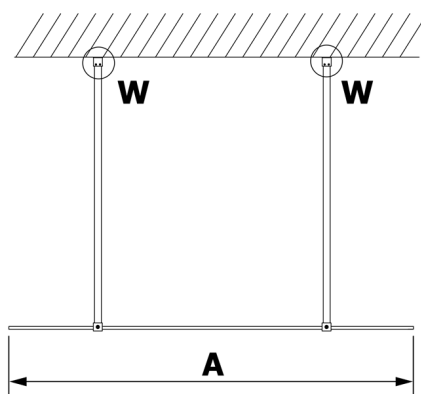

VARIO GOLD One-piece shower glass panel, freestanding, matt glass, 900 mm

Order code: GX1490GX2216

Size

Width: 900 mm

Height: 2000 mm

Properties

Warranty: 3 years

Technical sheet

MODEL	A
GX1470	679
GX1480	779
GX1490	879
GX1410	979
GX1411	1079
GX1412	1179
GX1413	1279
GX1414	1379