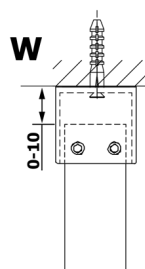

VARIO GOLD One-piece shower glass panel, freestanding, matt glass, 900 mm

Order code: GX1490GX2216

Size

Width: 900 mm

Height: 2000 mm

Properties

Warranty: 3 years

Technical sheet

MODEL	A
GX1470	679
GX1480	779
GX1490	879
GX1410	979
GX1411	1079
GX1412	1179
GX1413	1279
GX1414	1379