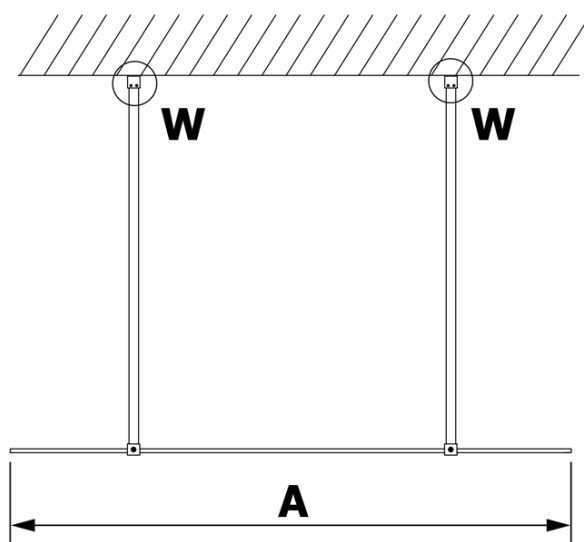

VARIO GOLD One-piece shower glass panel, freestanding, matt glass, 800 mm

Order code: GX1480GX2216

Basic information

Brand: Gelco
Series: VARIO

Size

Width: 800 mm
Height: 2000 mm

Properties

Profile colour: Gold
Shape: Single-wall screen Walk
Glass colour: Matte glass
Glass finish: Coated glass
Glass thickness: 8 mm
Weight / Piece: 34.0 kg
Packaging: 3 Piece
Warranty: 3 years

**VARIO GOLD One-piece shower glass panel, freestanding,
matt glass, 800 mm**

Technical sheet

MODEL	A
GX1470	679
GX1480	779
GX1490	879
GX1410	979
GX1411	1079
GX1412	1179
GX1413	1279
GX1414	1379