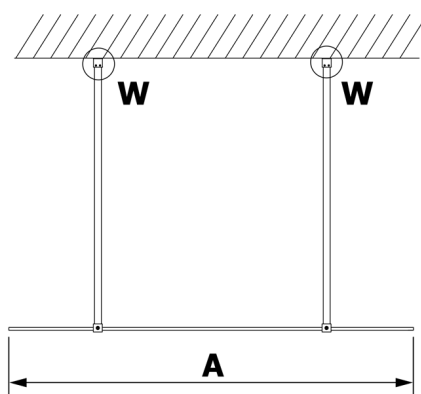

# VARIO GOLD One-piece shower glass panel, freestanding, matt glass, 800 mm

Order code: GX1480GX2216

## Size

Width: 800 mm  
Height: 2000 mm

## Technical sheet

| MODEL  | A    |
|--------|------|
| GX1470 | 679  |
| GX1480 | 779  |
| GX1490 | 879  |
| GX1410 | 979  |
| GX1411 | 1079 |
| GX1412 | 1179 |
| GX1413 | 1279 |
| GX1414 | 1379 |