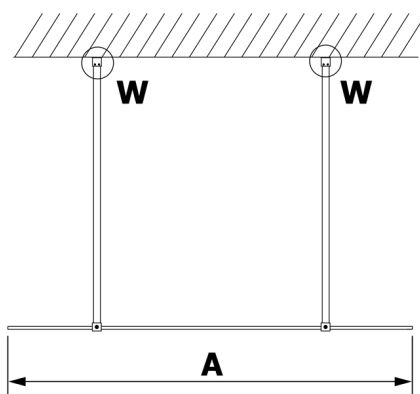

## VARIO GOLD One-piece shower glass panel, freestanding, matt glass, 700 mm

Order code: GX1470GX2216

### Size

Width: 700 mm

Height: 2000 mm

## Technical sheet

MODEL	A
GX1470	679
GX1480	779
GX1490	879
GX1410	979
GX1411	1079
GX1412	1179
GX1413	1279
GX1414	1379