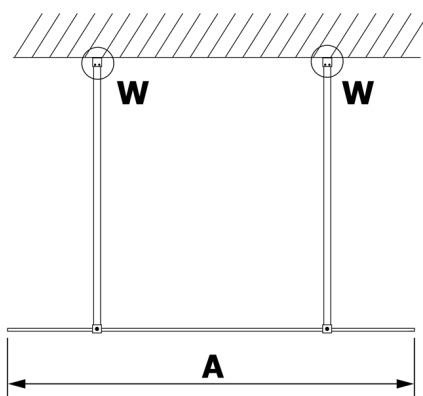

VARIO GOLD One-piece shower glass panel, freestanding, smoked glass, 1200 mm

Order code: GX1312GX2216

Size

Width: 1200 mm

Height: 2000 mm

Properties

Warranty: 3 years

Technical sheet

MODEL	A
GX1370	679
GX1380	779
GX1390	879
GX1310	979
GX1311	1079
GX1312	1179
GX1313	1279
GX1314	1379