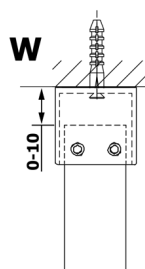

VARIO GOLD One-piece shower glass panel, freestanding, smoked glass, 1200 mm

Order code: GX1312GX2216

Size

Width: 1200 mm

Height: 2000 mm

Properties

Warranty: 3 years

Technical sheet

MODEL	A
GX1370	679
GX1380	779
GX1390	879
GX1310	979
GX1311	1079
GX1312	1179
GX1313	1279
GX1314	1379