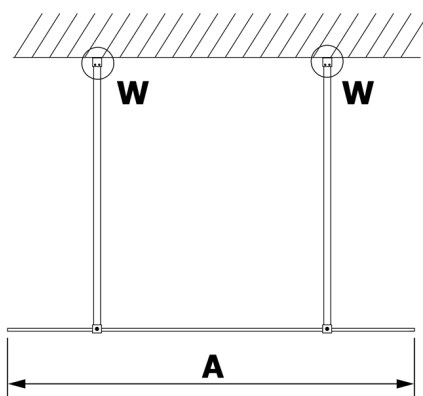

VARIO GOLD One-piece shower glass panel, freestanding, smoked glass, 1000 mm

Order code: GX1310GX2216

Size

Width: 1000 mm

Height: 2000 mm

Properties

Warranty: 3 years

Technical sheet

MODEL	A
GX1370	679
GX1380	779
GX1390	879
GX1310	979
GX1311	1079
GX1312	1179
GX1313	1279
GX1314	1379