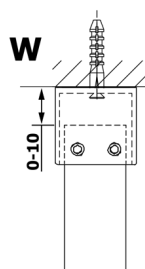

VARIO GOLD One-piece shower glass panel, freestanding, smoked glass, 1000 mm

Order code: GX1310GX2216

Size

Width: 1000 mm

Height: 2000 mm

Properties

Warranty: 3 years

Technical sheet

MODEL	A
GX1370	679
GX1380	779
GX1390	879
GX1310	979
GX1311	1079
GX1312	1179
GX1313	1279
GX1314	1379