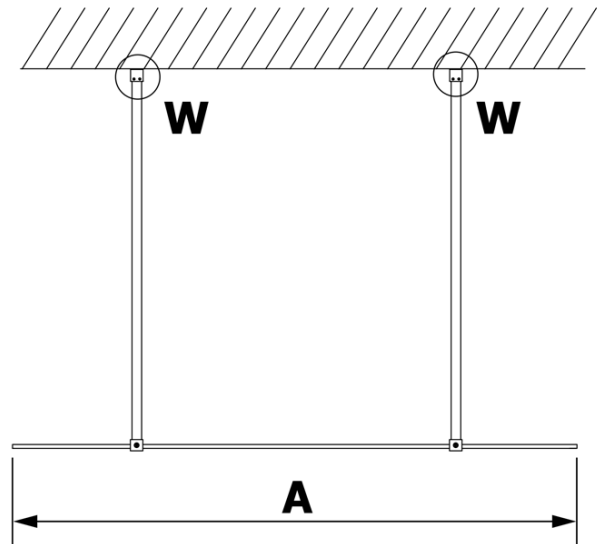

VARIO GOLD One-piece shower glass panel, freestanding, smoked glass, 900 mm

Order code: GX1390GX2216

Basic information

Brand: Gelco
Series: VARIO

Size

Width: 900 mm
Height: 2000 mm

Properties

Profile colour: Gold
Shape: Single-wall screen Walk
Glass colour: Smoked glass
Glass finish: Coated glass
Glass thickness: 8 mm
Weight / Piece: 41.0 kg
Packaging: 3 Piece
Warranty: 3 years

VARIO GOLD One-piece shower glass panel, freestanding, smoked glass, 900 mm

Technical sheet

MODEL	A
GX1370	679
GX1380	779
GX1390	879
GX1310	979
GX1311	1079
GX1312	1179
GX1313	1279
GX1314	1379