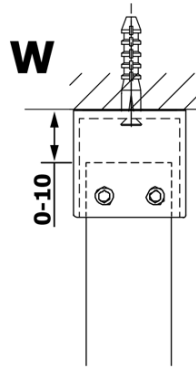

VARIO GOLD One-piece shower glass panel, freestanding, smoked glass, 900 mm

Order code: GX1390GX2216

Basic information

Brand: Gelco
Series: VARIO

Size

Width: 900 mm
Height: 2000 mm

Properties

Profile colour: Gold
Shape: Single-wall screen Walk
Glass colour: Smoked glass
Glass finish: Coated glass
Glass thickness: 8 mm
Weight / Piece: 41.0 kg
Packaging: 3 Piece
Warranty: 3 years

VARIO GOLD One-piece shower glass panel, freestanding, smoked glass, 900 mm

Technical sheet

MODEL	A
GX1370	679
GX1380	779
GX1390	879
GX1310	979
GX1311	1079
GX1312	1179
GX1313	1279
GX1314	1379