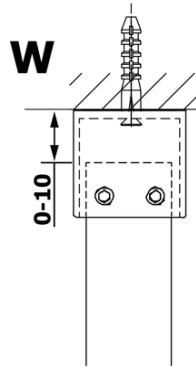

## Size

Width: 900 mm  
Height: 2000 mm

## Properties

Profile colour: Gold  
Shape: Single-wall screen Walk  
Glass colour: Smoked glass  
Glass finish: Coated glass  
Glass thickness: 8 mm  
Weight / Piece: 41.0 kg  
Packaging: 3 Piece  
Warranty: 3 years

**VARIO GOLD One-piece shower glass panel, freestanding, smoked glass, 900 mm**

**Technical sheet**

MODEL	A
GX1370	679
GX1380	779
GX1390	879
GX1310	979
GX1311	1079
GX1312	1179
GX1313	1279
GX1314	1379