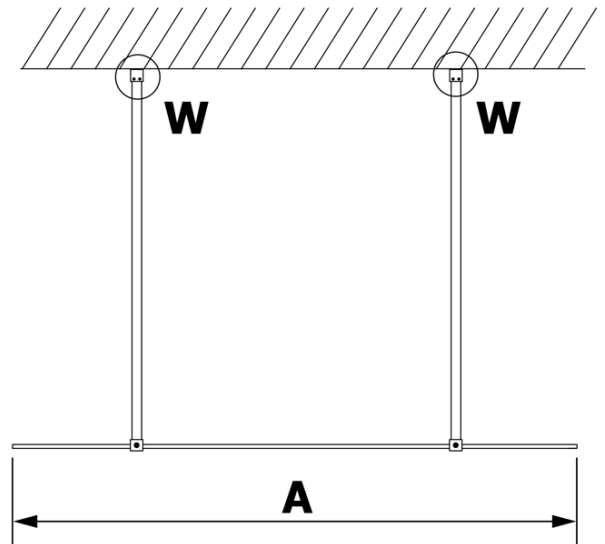

## Size

Width: 900 mm  
Height: 2000 mm

## Properties

Profile colour: Gold  
Shape: Single-wall screen Walk  
Glass colour: Smoked glass  
Glass finish: Coated glass  
Glass thickness: 8 mm  
Weight / Piece: 41.0 kg  
Packaging: 3 Piece  
Warranty: 3 years

**VARIO GOLD One-piece shower glass panel, freestanding, smoked glass, 900 mm**

**Technical sheet**

MODEL	A
GX1370	679
GX1380	779
GX1390	879
GX1310	979
GX1311	1079
GX1312	1179
GX1313	1279
GX1314	1379