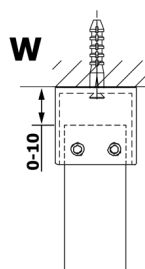

VARIO GOLD One-piece shower glass panel, freestanding, smoked glass, 900 mm

Order code: GX1390GX2216

Size

Width: 900 mm
Height: 2000 mm

Properties

Warranty: 3 years

Technical sheet

MODEL	A
GX1370	679
GX1380	779
GX1390	879
GX1310	979
GX1311	1079
GX1312	1179
GX1313	1279
GX1314	1379