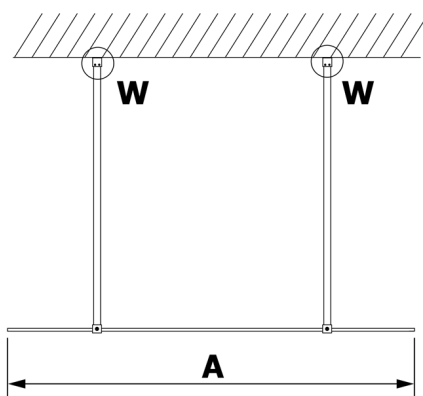

VARIO GOLD One-piece shower glass panel, freestanding, smoked glass, 900 mm

Order code: GX1390GX2216

Size

Width: 900 mm
Height: 2000 mm

Properties

Warranty: 3 years

Technical sheet

MODEL	A
GX1370	679
GX1380	779
GX1390	879
GX1310	979
GX1311	1079
GX1312	1179
GX1313	1279
GX1314	1379