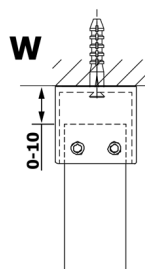

VARIO GOLD One-piece shower glass panel, freestanding, smoked glass, 800 mm

Order code: GX1380GX2216

Size

Width: 800 mm
Height: 2000 mm

Properties

Warranty: 3 years

Technical sheet

MODEL	A
GX1370	679
GX1380	779
GX1390	879
GX1310	979
GX1311	1079
GX1312	1179
GX1313	1279
GX1314	1379