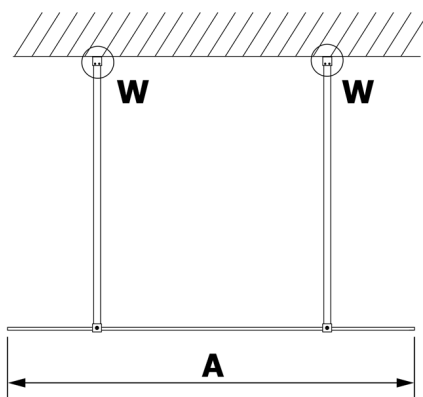

VARIO GOLD One-piece shower glass panel, freestanding, smoked glass, 800 mm

Order code: GX1380GX2216

Size

Width: 800 mm
Height: 2000 mm

Properties

Warranty: 3 years

Technical sheet

MODEL	A
GX1370	679
GX1380	779
GX1390	879
GX1310	979
GX1311	1079
GX1312	1179
GX1313	1279
GX1314	1379