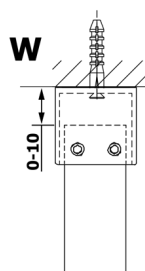

VARIO GOLD One-piece shower glass panel, freestanding, smoked glass, 700 mm

Order code: GX1370GX2216

Size

Width: 700 mm

Height: 2000 mm

Properties

Warranty: 3 years

Technical sheet

MODEL	A
GX1370	679
GX1380	779
GX1390	879
GX1310	979
GX1311	1079
GX1312	1179
GX1313	1279
GX1314	1379