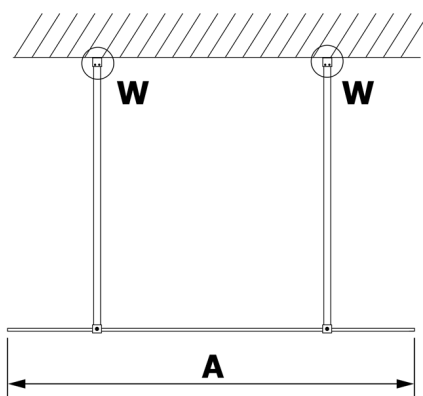

VARIO GOLD One-piece shower glass panel, freestanding, smoked glass, 700 mm

Order code: GX1370GX2216

Size

Width: 700 mm

Height: 2000 mm

Properties

Warranty: 3 years

Technical sheet

MODEL	A
GX1370	679
GX1380	779
GX1390	879
GX1310	979
GX1311	1079
GX1312	1179
GX1313	1279
GX1314	1379