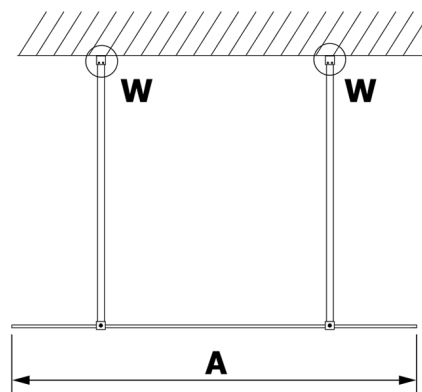

## VARIO GOLD One-piece shower glass panel, freestanding, clear glass, 1300 mm

Order code: GX1213GX2216

### Size

Width: 1300 mm  
Height: 2000 mm

## Technical sheet

MODEL	A
GX1270	679
GX1280	779
GX1290	879
GX1210	979
GX1211	1079
GX1212	1179
GX1213	1279
GX1214	1379