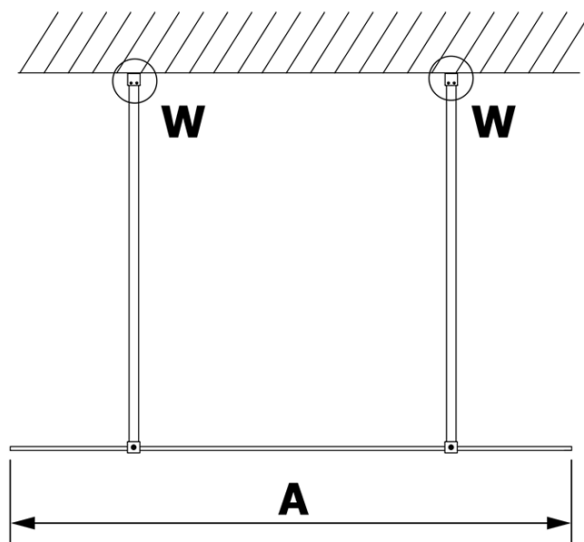

VARIO GOLD One-piece shower glass panel, freestanding, clear glass, 1200 mm

Order code: GX1212GX2216

Basic information

Brand: Gelco
Series: VARIO

Size

Width: 1200 mm
Height: 2000 mm

Properties

Profile colour: Gold
Shape: Single-wall screen Walk
Glass colour: TRANSPARENT glass
Glass finish: Coated glass
Glass thickness: 8 mm
Weight / Piece: 66.0 kg
Packaging: 3 Piece
Warranty: 3 years

**VARIO GOLD One-piece shower glass panel, freestanding,
clear glass, 1200 mm**

Technical sheet

MODEL	A
GX1270	679
GX1280	779
GX1290	879
GX1210	979
GX1211	1079
GX1212	1179
GX1213	1279
GX1214	1379