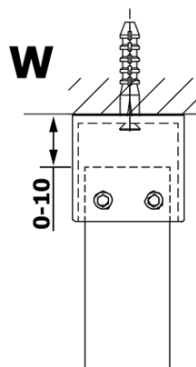

VARIO GOLD One-piece shower glass panel, freestanding, clear glass, 1200 mm

Order code: GX1212GX2216

Basic information

Brand: Gelco
Series: VARIO

Size

Width: 1200 mm
Height: 2000 mm

Properties

Profile colour: Gold
Shape: Single-wall screen Walk
Glass colour: TRANSPARENT glass
Glass finish: Coated glass
Glass thickness: 8 mm
Weight / Piece: 66.0 kg
Packaging: 3 Piece
Warranty: 3 years

**VARIO GOLD One-piece shower glass panel, freestanding,
clear glass, 1200 mm**

Technical sheet

MODEL	A
GX1270	679
GX1280	779
GX1290	879
GX1210	979
GX1211	1079
GX1212	1179
GX1213	1279
GX1214	1379