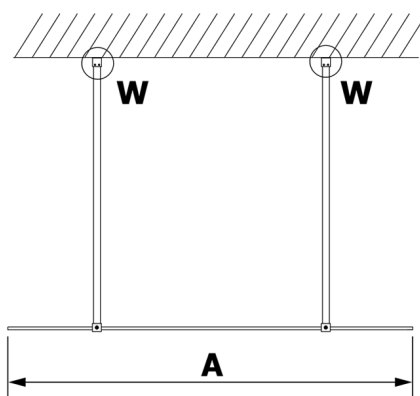

VARIO GOLD One-piece shower glass panel, freestanding, clear glass, 1200 mm

Order code: GX1212GX2216

Size

Width: 1200 mm

Height: 2000 mm

Properties

Warranty: 3 years

Technical sheet

MODEL	A
GX1270	679
GX1280	779
GX1290	879
GX1210	979
GX1211	1079
GX1212	1179
GX1213	1279
GX1214	1379