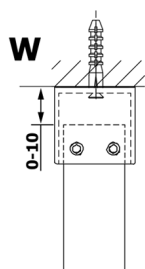

VARIO GOLD One-piece shower glass panel, freestanding, clear glass, 1200 mm

Order code: GX1212GX2216

Size

Width: 1200 mm

Height: 2000 mm

Properties

Warranty: 3 years

Technical sheet

MODEL	A
GX1270	679
GX1280	779
GX1290	879
GX1210	979
GX1211	1079
GX1212	1179
GX1213	1279
GX1214	1379