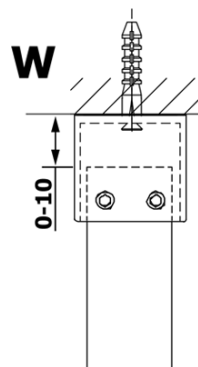

VARIO GOLD One-piece shower glass panel, freestanding, clear glass, 1100 mm

Order code: GX1211GX2216

Basic information

Brand: Gelco
Series: VARIO

Size

Width: 1100 mm
Height: 2000 mm

Properties

Profile colour: Gold
Shape: Single-wall screen Walk
Glass colour: TRANSPARENT glass
Glass finish: Coated glass
Glass thickness: 8 mm
Weight / Piece: 58.0 kg
Packaging: 3 Piece
Warranty: 3 years

**VARIO GOLD One-piece shower glass panel, freestanding,
clear glass, 1100 mm**

Technical sheet

MODEL	A
GX1270	679
GX1280	779
GX1290	879
GX1210	979
GX1211	1079
GX1212	1179
GX1213	1279
GX1214	1379