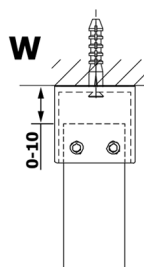

VARIO GOLD One-piece shower glass panel, freestanding, clear glass, 1100 mm

Order code: GX1211GX2216

Size

Width: 1100 mm
Height: 2000 mm

Properties

Warranty: 3 years

Technical sheet

MODEL	A
GX1270	679
GX1280	779
GX1290	879
GX1210	979
GX1211	1079
GX1212	1179
GX1213	1279
GX1214	1379