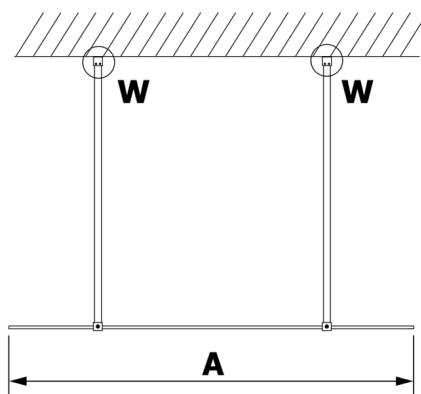

VARIO GOLD One-piece shower glass panel, freestanding, clear glass, 1100 mm

Order code: GX1211GX2216

Size

Width: 1100 mm
Height: 2000 mm

Properties

Warranty: 3 years

Technical sheet

MODEL	A
GX1270	679
GX1280	779
GX1290	879
GX1210	979
GX1211	1079
GX1212	1179
GX1213	1279
GX1214	1379