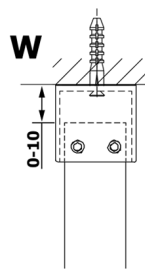

VARIO GOLD One-piece shower glass panel, freestanding, clear glass, 1000 mm

Order code: GX1210GX2216

Size

Width: 1000 mm

Height: 2000 mm

Properties

Warranty: 3 years

Technical sheet

MODEL	A
GX1270	679
GX1280	779
GX1290	879
GX1210	979
GX1211	1079
GX1212	1179
GX1213	1279
GX1214	1379