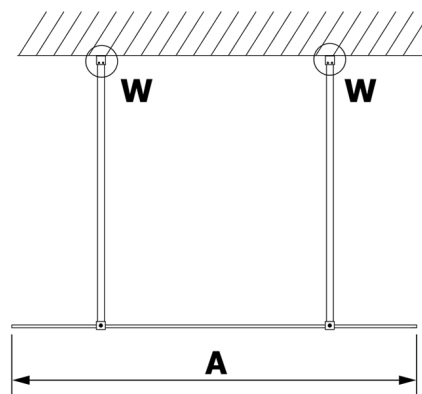

VARIO GOLD One-piece shower glass panel, freestanding, clear glass, 1000 mm

Order code: GX1210GX2216

Size

Width: 1000 mm

Height: 2000 mm

Properties

Warranty: 3 years

Technical sheet

MODEL	A
GX1270	679
GX1280	779
GX1290	879
GX1210	979
GX1211	1079
GX1212	1179
GX1213	1279
GX1214	1379