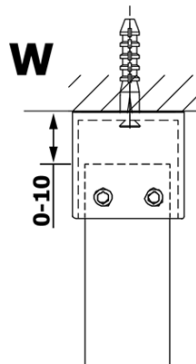

VARIO GOLD One-piece shower glass panel, freestanding, clear glass, 800 mm

Order code: GX1280GX2216

Basic information

Brand: Gelco
Series: VARIO

Size

Width: 800 mm
Height: 2000 mm

Properties

Profile colour: Gold
Shape: Single-wall screen Walk
Glass colour: TRANSPARENT glass
Glass finish: Coated glass
Glass thickness: 8 mm
Weight / Piece: 39.0 kg
Packaging: 3 Piece
Warranty: 3 years

**VARIO GOLD One-piece shower glass panel, freestanding,
clear glass, 800 mm**

Technical sheet

MODEL	A
GX1270	679
GX1280	779
GX1290	879
GX1210	979
GX1211	1079
GX1212	1179
GX1213	1279
GX1214	1379