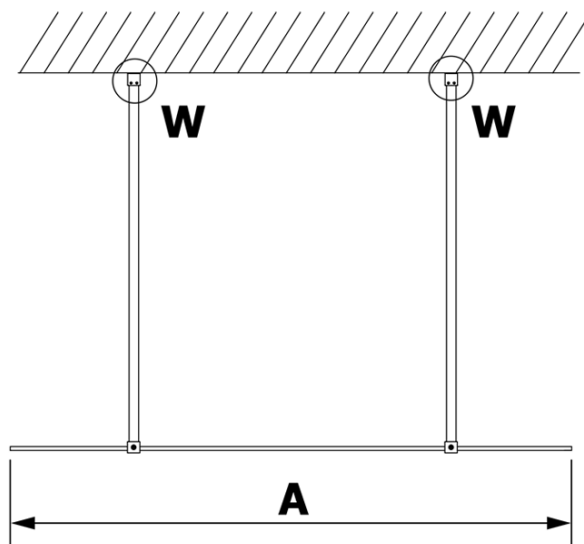

VARIO GOLD One-piece shower glass panel, freestanding, clear glass, 800 mm

Order code: GX1280GX2216

Basic information

Brand: Gelco
Series: VARIO

Size

Width: 800 mm
Height: 2000 mm

Properties

Profile colour: Gold
Shape: Single-wall screen Walk
Glass colour: TRANSPARENT glass
Glass finish: Coated glass
Glass thickness: 8 mm
Weight / Piece: 39.0 kg
Packaging: 3 Piece
Warranty: 3 years

**VARIO GOLD One-piece shower glass panel, freestanding,
clear glass, 800 mm**

Technical sheet

MODEL	A
GX1270	679
GX1280	779
GX1290	879
GX1210	979
GX1211	1079
GX1212	1179
GX1213	1279
GX1214	1379