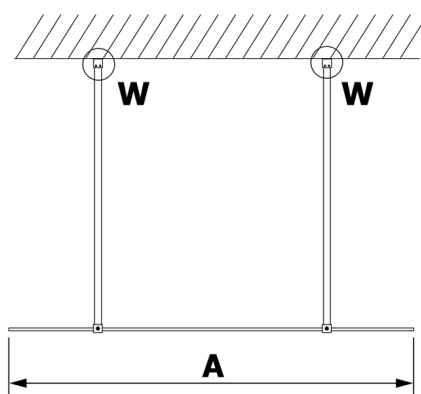

VARIO GOLD One-piece shower glass panel, freestanding, clear glass, 800 mm

Order code: GX1280GX2216

Size

Width: 800 mm
Height: 2000 mm

Properties

Warranty: 3 years

Technical sheet

MODEL	A
GX1270	679
GX1280	779
GX1290	879
GX1210	979
GX1211	1079
GX1212	1179
GX1213	1279
GX1214	1379