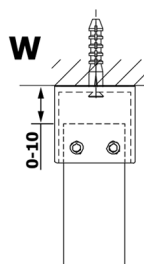

VARIO GOLD One-piece shower glass panel, freestanding, clear glass, 800 mm

Order code: GX1280GX2216

Size

Width: 800 mm
Height: 2000 mm

Properties

Warranty: 3 years

Technical sheet

MODEL	A
GX1270	679
GX1280	779
GX1290	879
GX1210	979
GX1211	1079
GX1212	1179
GX1213	1279
GX1214	1379