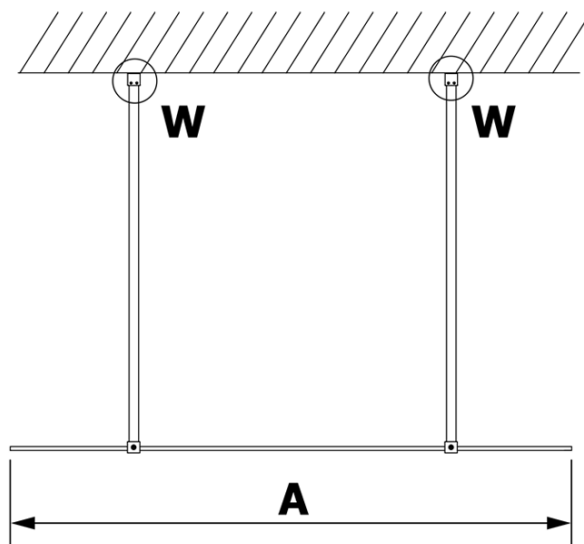

VARIO GOLD One-piece shower glass panel, freestanding, clear glass, 700 mm

Order code: GX1270GX2216

Basic information

Brand: Gelco
Series: VARIO

Size

Width: 700 mm
Height: 2000 mm

Properties

Profile colour: Gold
Shape: Single-wall screen Walk
Glass colour: TRANSPARENT glass
Glass finish: Coated glass
Glass thickness: 8 mm
Weight / Piece: 32.0 kg
Packaging: 3 Piece
Warranty: 3 years

**VARIO GOLD One-piece shower glass panel, freestanding,
clear glass, 700 mm**

Technical sheet

MODEL	A
GX1270	679
GX1280	779
GX1290	879
GX1210	979
GX1211	1079
GX1212	1179
GX1213	1279
GX1214	1379