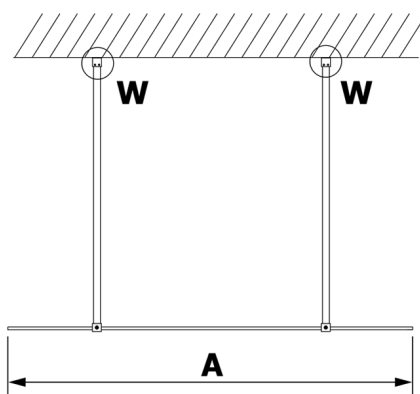

VARIO GOLD One-piece shower glass panel, freestanding, clear glass, 700 mm

Order code: GX1270GX2216

Size

Width: 700 mm

Height: 2000 mm

Properties

Warranty: 3 years

Technical sheet

MODEL	A
GX1270	679
GX1280	779
GX1290	879
GX1210	979
GX1211	1079
GX1212	1179
GX1213	1279
GX1214	1379