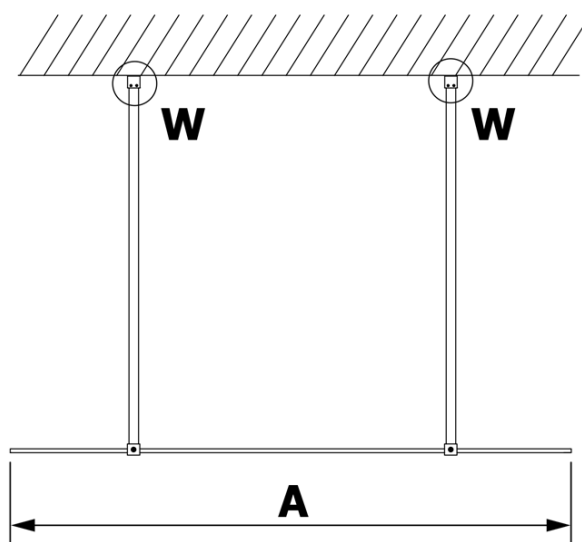

VARIO BLACK One-piece shower glass panel, freestanding, matt glass, 1400 mm

Order code: GX1414GX2214

Basic information

Brand: Gelco
Series: VARIO

Size

Width: 1400 mm
Height: 2000 mm

Properties

Profile colour: Black matt
Shape: Single-wall screen Walk
Glass colour: Matte glass
Glass finish: Coated glass
Glass thickness: 8 mm
Weight / Piece: 73.0 kg
Packaging: 3 Piece
Warranty: 3 years

**VARIO BLACK One-piece shower glass panel, freestanding,
matt glass, 1400 mm**

Technical sheet

MODEL	A
GX1470	679
GX1480	779
GX1490	879
GX1410	979
GX1411	1079
GX1412	1179
GX1413	1279
GX1414	1379