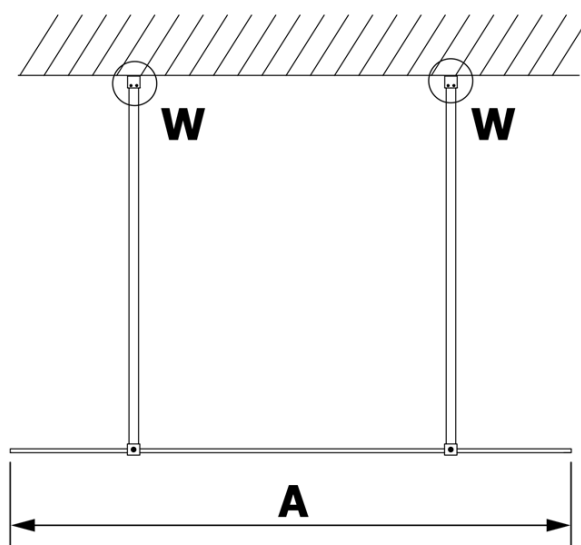

## Size

Width: 1400 mm  
Height: 2000 mm

## Properties

Profile colour: Black matt  
Shape: Single-wall screen Walk  
Glass colour: Matte glass  
Glass finish: Coated glass  
Glass thickness: 8 mm  
Weight / Piece: 73.0 kg  
Packaging: 3 Piece  
Warranty: 3 years

**Technical sheet**

<b>MODEL</b>	<b>A</b>
GX1470	679
GX1480	779
GX1490	879
GX1410	979
GX1411	1079
GX1412	1179
GX1413	1279
GX1414	1379