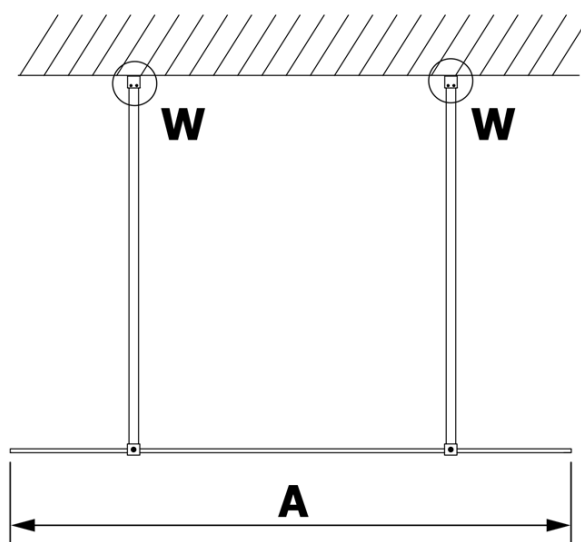

## Size

Width: 1400 mm  
Height: 2000 mm

## Properties

Profile colour: Black matt  
Shape: Single-wall screen Walk  
Glass colour: Matte glass  
Glass finish: Coated glass  
Glass thickness: 8 mm  
Weight / Piece: 73.0 kg  
Packaging: 3 Piece  
Warranty: 3 years

**VARIO BLACK One-piece shower glass panel, freestanding,  
matt glass, 1400 mm**

**Technical sheet**

MODEL	A
GX1470	679
GX1480	779
GX1490	879
GX1410	979
GX1411	1079
GX1412	1179
GX1413	1279
GX1414	1379