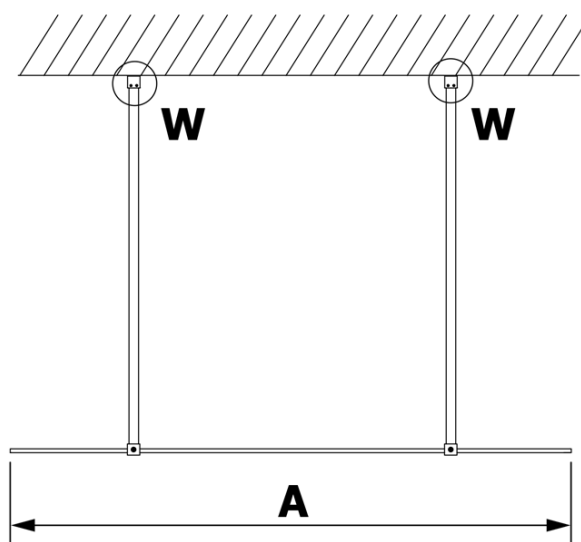

VARIO BLACK One-piece shower glass panel, freestanding, matt glass, 1300 mm

Order code: GX1413GX2214

Basic information

Brand: Gelco
Series: VARIO

Size

Width: 1300 mm
Height: 2000 mm

Properties

Profile colour: Black matt
Shape: Single-wall screen Walk
Glass colour: Matte glass
Glass finish: Coated glass
Glass thickness: 8 mm
Weight / Piece: 68.0 kg
Packaging: 3 Piece
Warranty: 3 years

**VARIO BLACK One-piece shower glass panel, freestanding,
matt glass, 1300 mm**

Technical sheet

MODEL	A
GX1470	679
GX1480	779
GX1490	879
GX1410	979
GX1411	1079
GX1412	1179
GX1413	1279
GX1414	1379