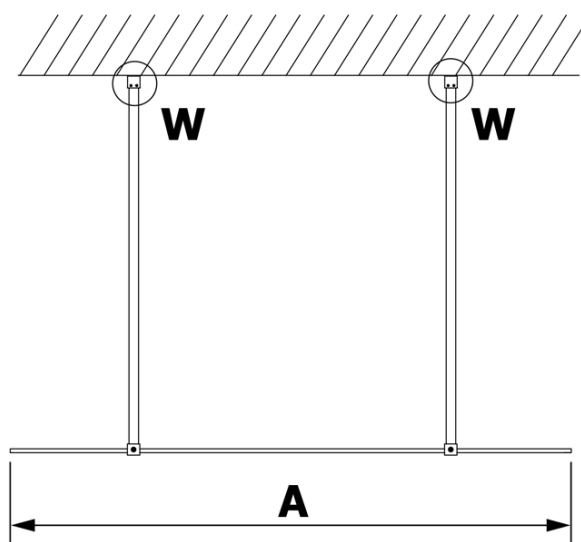

## Size

Width: 1300 mm  
Height: 2000 mm

## Properties

Profile colour: Black matt  
Shape: Single-wall screen Walk  
Glass colour: Matte glass  
Glass finish: Coated glass  
Glass thickness: 8 mm  
Weight / Piece: 68.0 kg  
Packaging: 3 Piece  
Warranty: 3 years

**VARIO BLACK One-piece shower glass panel, freestanding,  
matt glass, 1300 mm**

**Technical sheet**

<b>MODEL</b>	<b>A</b>
GX1470	679
GX1480	779
GX1490	879
GX1410	979
GX1411	1079
GX1412	1179
GX1413	1279
GX1414	1379