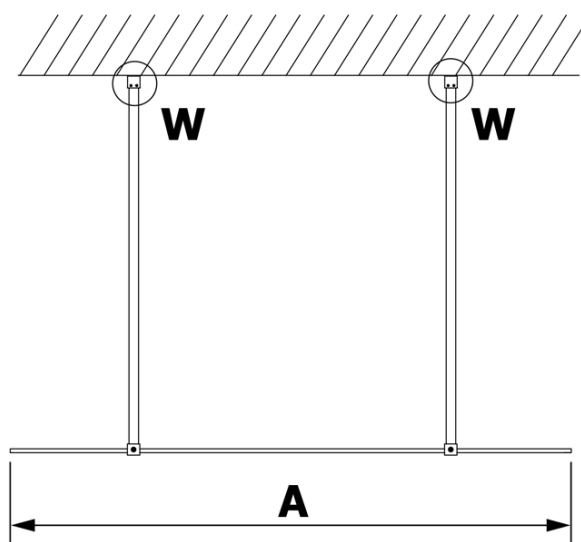

## Size

Width: 1300 mm  
Height: 2000 mm

## Properties

Profile colour: Black matt  
Shape: Single-wall screen Walk  
Glass colour: Matte glass  
Glass finish: Coated glass  
Glass thickness: 8 mm  
Weight / Piece: 68.0 kg  
Packaging: 3 Piece  
Warranty: 3 years

**VARIO BLACK One-piece shower glass panel, freestanding,  
matt glass, 1300 mm**

**Technical sheet**

MODEL	A
GX1470	679
GX1480	779
GX1490	879
GX1410	979
GX1411	1079
GX1412	1179
GX1413	1279
GX1414	1379