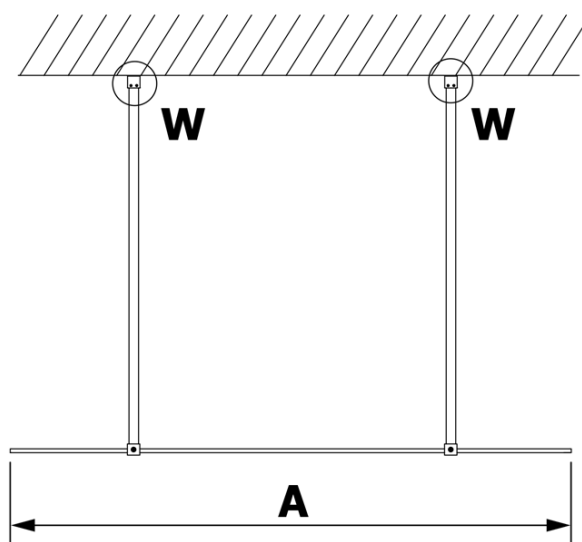

## Size

**Width:** 1300 mm  
**Height:** 2000 mm

## Properties

**Profile colour:** Black matt  
**Shape:** Single-wall screen Walk  
**Glass colour:** Matte glass  
**Glass finish:** Coated glass  
**Glass thickness:** 8 mm  
**Weight / Piece:** 68.0 kg  
**Packaging:** 3 Piece  
**Warranty:** 3 years

**VARIO BLACK One-piece shower glass panel, freestanding,  
matt glass, 1300 mm**

**Technical sheet**

<b>MODEL</b>	<b>A</b>
GX1470	679
GX1480	779
GX1490	879
GX1410	979
GX1411	1079
GX1412	1179
GX1413	1279
GX1414	1379