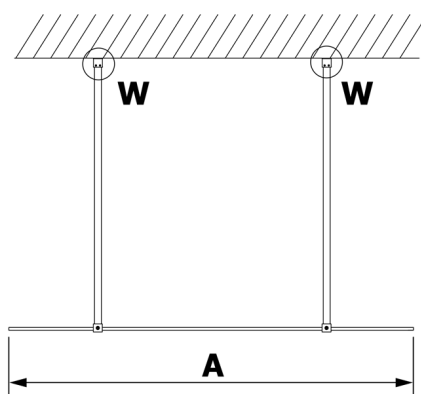

# VARIO BLACK One-piece shower glass panel, freestanding, matt glass, 1300 mm

Order code: GX1413GX2214

## Size

Width: 1300 mm  
Height: 2000 mm

## Technical sheet

MODEL	A
GX1470	679
GX1480	779
GX1490	879
GX1410	979
GX1411	1079
GX1412	1179
GX1413	1279
GX1414	1379