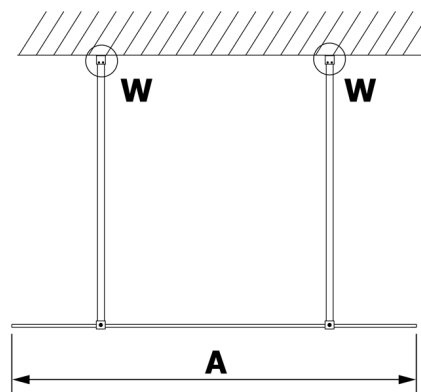

## VARIO BLACK One-piece shower glass panel, freestanding, matt glass, 1200 mm

Order code: GX1412GX2214

### Size

Width: 1200 mm

Height: 2000 mm

## Technical sheet

MODEL	A
GX1470	679
GX1480	779
GX1490	879
GX1410	979
GX1411	1079
GX1412	1179
GX1413	1279
GX1414	1379