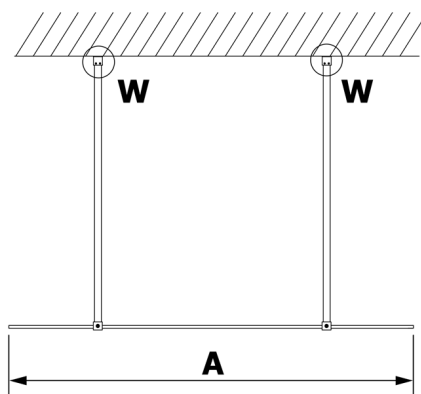

# VARIO BLACK One-piece shower glass panel, freestanding, matt glass, 1200 mm

Order code: GX1412GX2214

## Size

Width: 1200 mm  
Height: 2000 mm

## Technical sheet

MODEL	A
GX1470	679
GX1480	779
GX1490	879
GX1410	979
GX1411	1079
GX1412	1179
GX1413	1279
GX1414	1379