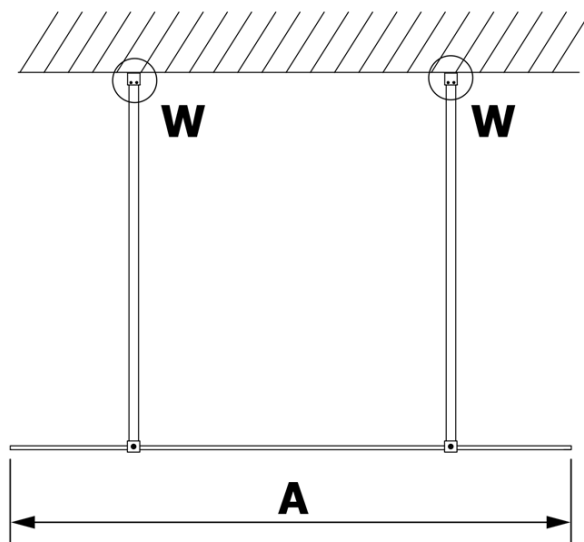

VARIO BLACK One-piece shower glass panel, freestanding, matt glass, 1000 mm

Order code: GX1410GX2214

Basic information

Brand: Gelco
Series: VARIO

Size

Width: 1000 mm
Height: 2000 mm

Properties

Profile colour: Black matt
Shape: Single-wall screen Walk
Glass colour: Matte glass
Glass finish: Coated glass
Glass thickness: 8 mm
Weight / Piece: 44.0 kg
Packaging: 3 Piece
Warranty: 3 years

**VARIO BLACK One-piece shower glass panel, freestanding,
matt glass, 1000 mm**

Technical sheet

MODEL	A
GX1470	679
GX1480	779
GX1490	879
GX1410	979
GX1411	1079
GX1412	1179
GX1413	1279
GX1414	1379