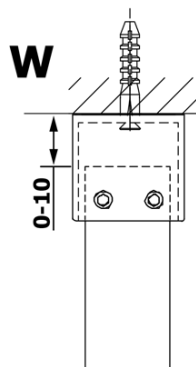

VARIO BLACK One-piece shower glass panel, freestanding, matt glass, 1000 mm

Order code: GX1410GX2214

Basic information

Brand: Gelco
Series: VARIO

Size

Width: 1000 mm
Height: 2000 mm

Properties

Profile colour: Black matt
Shape: Single-wall screen Walk
Glass colour: Matte glass
Glass finish: Coated glass
Glass thickness: 8 mm
Weight / Piece: 44.0 kg
Packaging: 3 Piece
Warranty: 3 years

**VARIO BLACK One-piece shower glass panel, freestanding,
matt glass, 1000 mm**

Technical sheet

MODEL	A
GX1470	679
GX1480	779
GX1490	879
GX1410	979
GX1411	1079
GX1412	1179
GX1413	1279
GX1414	1379