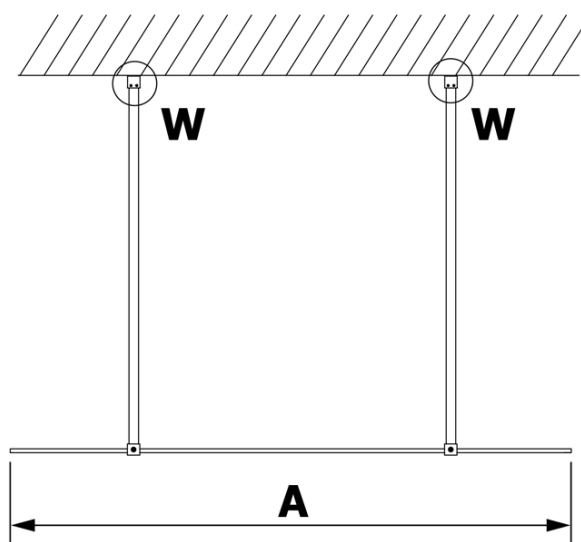

VARIO BLACK One-piece shower glass panel, freestanding, matt glass, 1000 mm

Order code: GX1410GX2214

Basic information

Brand: Gelco
Series: VARIO

Size

Width: 1000 mm
Height: 2000 mm

Properties

Profile colour: Black matt
Shape: Single-wall screen Walk
Glass colour: Matte glass
Glass finish: Coated glass
Glass thickness: 8 mm
Weight / Piece: 44.0 kg
Packaging: 3 Piece
Warranty: 3 years

**VARIO BLACK One-piece shower glass panel, freestanding,
matt glass, 1000 mm**

Technical sheet

MODEL	A
GX1470	679
GX1480	779
GX1490	879
GX1410	979
GX1411	1079
GX1412	1179
GX1413	1279
GX1414	1379