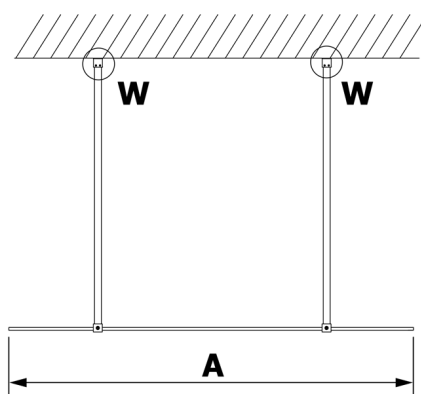

# VARIO BLACK One-piece shower glass panel, freestanding, matt glass, 1000 mm

Order code: GX1410GX2214

## Size

Width: 1000 mm  
Height: 2000 mm

## Technical sheet

MODEL	A
GX1470	679
GX1480	779
GX1490	879
GX1410	979
GX1411	1079
GX1412	1179
GX1413	1279
GX1414	1379