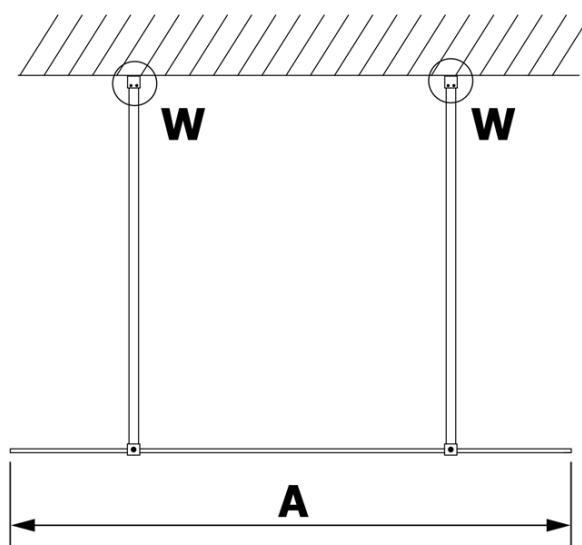

VARIO BLACK One-piece shower glass panel, freestanding, matt glass, 900 mm

Order code: GX1490GX2214

Basic information

Brand: Gelco
Series: VARIO

Size

Width: 900 mm
Height: 2000 mm

Properties

Profile colour: Black matt
Shape: Single-wall screen Walk
Glass colour: Matte glass
Glass finish: Coated glass
Glass thickness: 8 mm
Weight / Piece: 42.0 kg
Packaging: 3 Piece
Warranty: 3 years

**VARIO BLACK One-piece shower glass panel, freestanding,
matt glass, 900 mm**

Technical sheet

MODEL	A
GX1470	679
GX1480	779
GX1490	879
GX1410	979
GX1411	1079
GX1412	1179
GX1413	1279
GX1414	1379