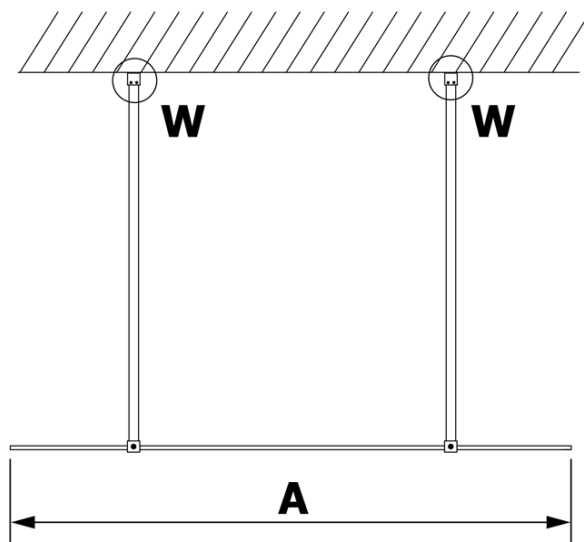

## Size

Width: 800 mm  
Height: 2000 mm

## Properties

Profile colour: Black matt  
Shape: Single-wall screen Walk  
Glass colour: Matte glass  
Glass finish: Coated glass  
Glass thickness: 8 mm  
Weight / Piece: 34.0 kg  
Packaging: 3 Piece  
Warranty: 3 years

**Technical sheet**

<b>MODEL</b>	<b>A</b>
GX1470	679
GX1480	779
GX1490	879
GX1410	979
GX1411	1079
GX1412	1179
GX1413	1279
GX1414	1379