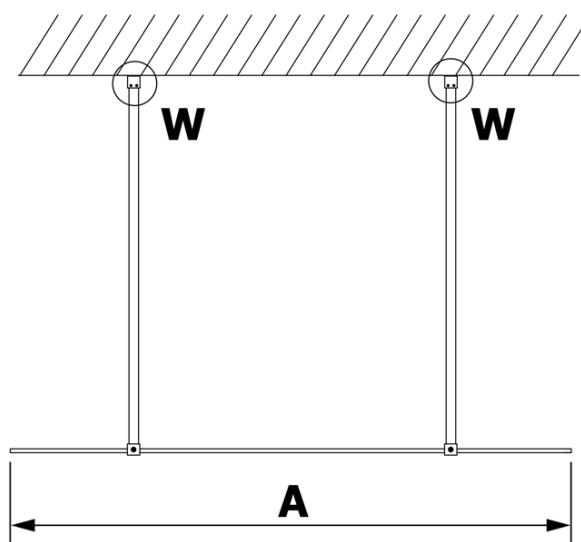

## Size

Width: 800 mm  
Height: 2000 mm

## Properties

Profile colour: Black matt  
Shape: Single-wall screen Walk  
Glass colour: Matte glass  
Glass finish: Coated glass  
Glass thickness: 8 mm  
Weight / Piece: 34.0 kg  
Packaging: 3 Piece  
Warranty: 3 years

**Technical sheet**

<b>MODEL</b>	<b>A</b>
GX1470	679
GX1480	779
GX1490	879
GX1410	979
GX1411	1079
GX1412	1179
GX1413	1279
GX1414	1379