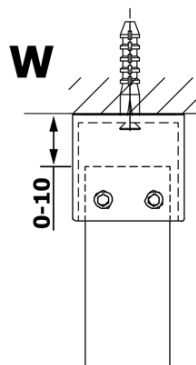

VARIO BLACK One-piece shower glass panel, freestanding, matt glass, 800 mm

Order code: GX1480GX2214

Basic information

Brand: Gelco
Series: VARIO

Size

Width: 800 mm
Height: 2000 mm

Properties

Profile colour: Black matt
Shape: Single-wall screen Walk
Glass colour: Matte glass
Glass finish: Coated glass
Glass thickness: 8 mm
Weight / Piece: 34.0 kg
Packaging: 3 Piece
Warranty: 3 years

**VARIO BLACK One-piece shower glass panel, freestanding,
matt glass, 800 mm**

Technical sheet

MODEL	A
GX1470	679
GX1480	779
GX1490	879
GX1410	979
GX1411	1079
GX1412	1179
GX1413	1279
GX1414	1379