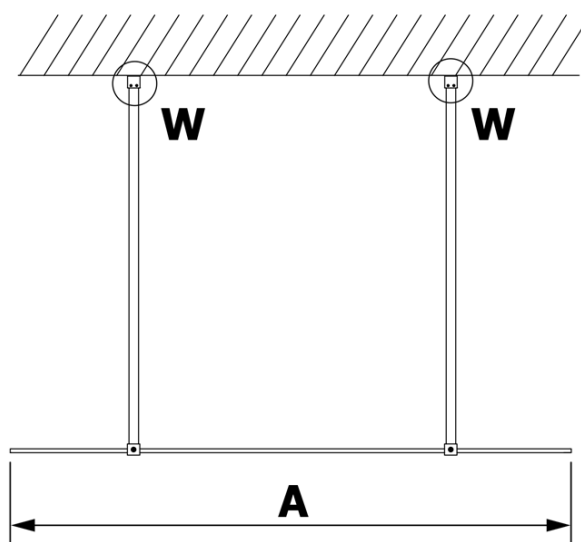

VARIO BLACK One-piece shower glass panel, freestanding, matt glass, 800 mm

Order code: GX1480GX2214

Basic information

Brand: Gelco
Series: VARIO

Size

Width: 800 mm
Height: 2000 mm

Properties

Profile colour: Black matt
Shape: Single-wall screen Walk
Glass colour: Matte glass
Glass finish: Coated glass
Glass thickness: 8 mm
Weight / Piece: 34.0 kg
Packaging: 3 Piece
Warranty: 3 years

**VARIO BLACK One-piece shower glass panel, freestanding,
matt glass, 800 mm**

Technical sheet

MODEL	A
GX1470	679
GX1480	779
GX1490	879
GX1410	979
GX1411	1079
GX1412	1179
GX1413	1279
GX1414	1379