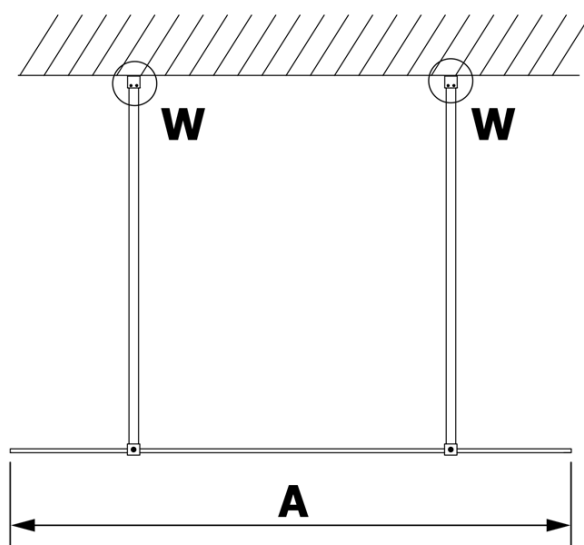

VARIO BLACK One-piece shower glass panel, freestanding, matt glass, 800 mm

Order code: GX1480GX2214

Basic information

Brand: Gelco
Series: VARIO

Size

Width: 800 mm
Height: 2000 mm

Properties

Profile colour: Black matt
Shape: Single-wall screen Walk
Glass colour: Matte glass
Glass finish: Coated glass
Glass thickness: 8 mm
Weight / Piece: 34.0 kg
Packaging: 3 Piece
Warranty: 3 years

**VARIO BLACK One-piece shower glass panel, freestanding,
matt glass, 800 mm**

Technical sheet

MODEL	A
GX1470	679
GX1480	779
GX1490	879
GX1410	979
GX1411	1079
GX1412	1179
GX1413	1279
GX1414	1379