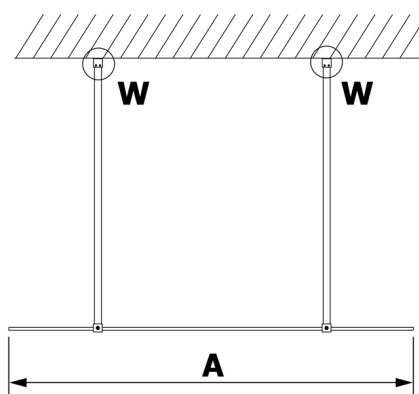

VARIO BLACK One-piece shower glass panel, freestanding, matt glass, 800 mm

Order code: GX1480GX2214

Size

Width: 800 mm
Height: 2000 mm

Properties

Warranty: 3 years

Technical sheet

MODEL	A
GX1470	679
GX1480	779
GX1490	879
GX1410	979
GX1411	1079
GX1412	1179
GX1413	1279
GX1414	1379