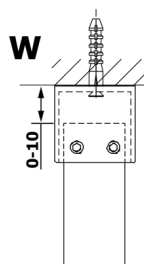

VARIO BLACK One-piece shower glass panel, freestanding, matt glass, 800 mm

Order code: GX1480GX2214

Size

Width: 800 mm
Height: 2000 mm

Properties

Warranty: 3 years

Technical sheet

MODEL	A
GX1470	679
GX1480	779
GX1490	879
GX1410	979
GX1411	1079
GX1412	1179
GX1413	1279
GX1414	1379