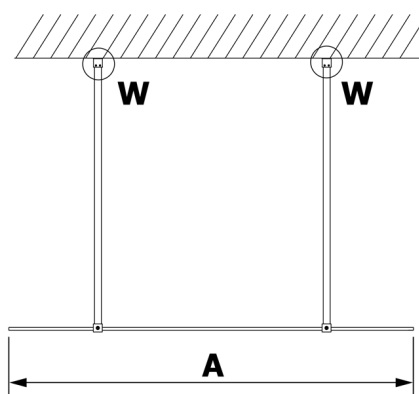

# VARIO BLACK One-piece shower glass panel, freestanding, matt glass, 800 mm

Order code: GX1480GX2214

## Size

Width: 800 mm  
Height: 2000 mm

## Technical sheet

MODEL	A
GX1470	679
GX1480	779
GX1490	879
GX1410	979
GX1411	1079
GX1412	1179
GX1413	1279
GX1414	1379