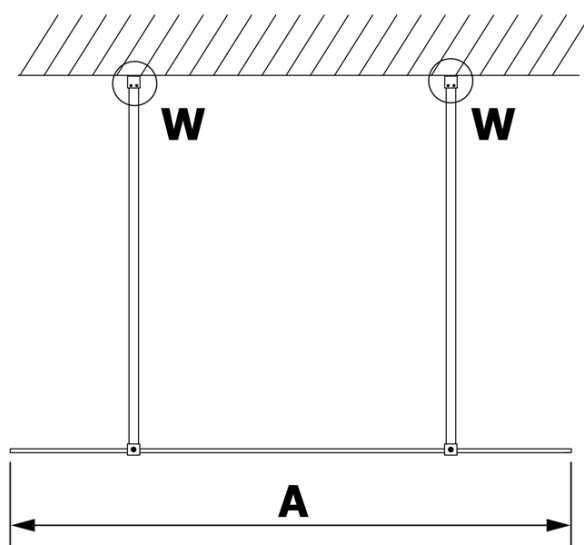

VARIO BLACK One-piece shower glass panel, freestanding, matt glass, 700 mm

Technical sheet

MODEL	A
GX1470	679
GX1480	779
GX1490	879
GX1410	979
GX1411	1079
GX1412	1179
GX1413	1279
GX1414	1379