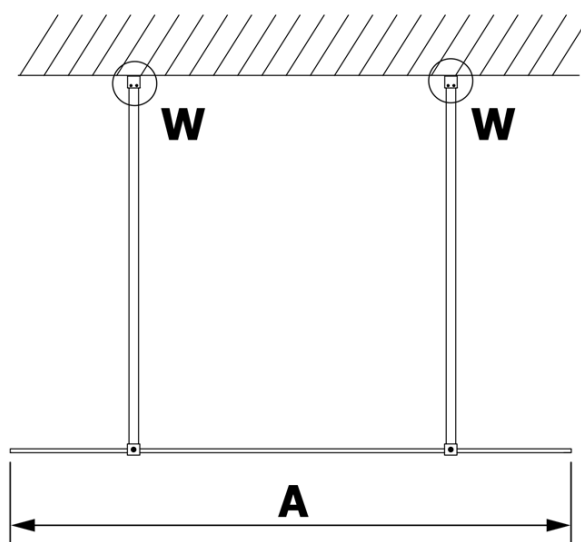

VARIO BLACK One-piece shower glass panel, freestanding, matt glass, 700 mm

Order code: GX1470GX2214

Basic information

Brand: Gelco
Series: VARIO

Size

Width: 700 mm
Height: 2000 mm

Properties

Profile colour: Black matt
Shape: Single-wall screen Walk
Glass colour: Matte glass
Glass finish: Coated glass
Glass thickness: 8 mm
Weight / Piece: 29.0 kg
Packaging: 3 Piece
Warranty: 3 years

Technical sheet

MODEL	A
GX1470	679
GX1480	779
GX1490	879
GX1410	979
GX1411	1079
GX1412	1179
GX1413	1279
GX1414	1379