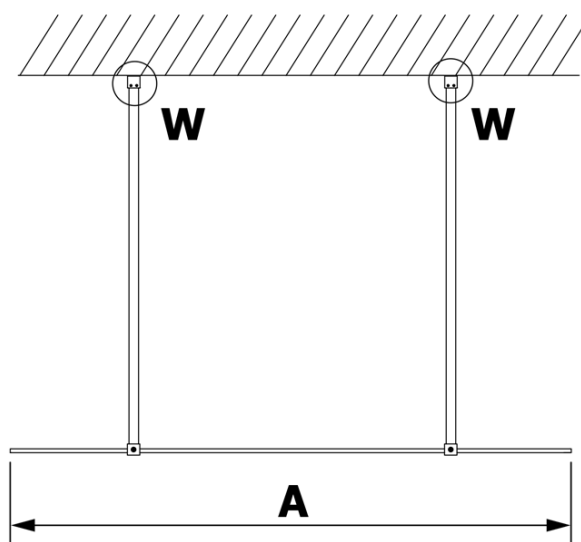

VARIO BLACK One-piece shower glass panel, freestanding, matt glass, 700 mm

Order code: GX1470GX2214

Basic information

Brand: Gelco
Series: VARIO

Size

Width: 700 mm
Height: 2000 mm

Properties

Profile colour: Black matt
Shape: Single-wall screen Walk
Glass colour: Matte glass
Glass finish: Coated glass
Glass thickness: 8 mm
Weight / Piece: 29.0 kg
Packaging: 3 Piece
Warranty: 3 years

VARIO BLACK One-piece shower glass panel, freestanding, matt glass, 700 mm

Technical sheet

MODEL	A
GX1470	679
GX1480	779
GX1490	879
GX1410	979
GX1411	1079
GX1412	1179
GX1413	1279
GX1414	1379