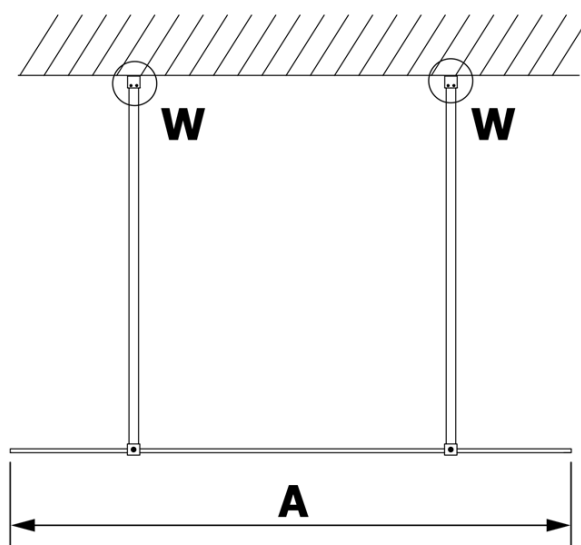

## Size

Width: 700 mm  
Height: 2000 mm

## Properties

Profile colour: Black matt  
Shape: Single-wall screen Walk  
Glass colour: Matte glass  
Glass finish: Coated glass  
Glass thickness: 8 mm  
Weight / Piece: 29.0 kg  
Packaging: 3 Piece  
Warranty: 3 years

**VARIO BLACK One-piece shower glass panel, freestanding,  
matt glass, 700 mm**

**Technical sheet**

| <b>MODEL</b> | <b>A</b> |
|--------------|----------|
| GX1470       | 679      |
| GX1480       | 779      |
| GX1490       | 879      |
| GX1410       | 979      |
| GX1411       | 1079     |
| GX1412       | 1179     |
| GX1413       | 1279     |
| GX1414       | 1379     |