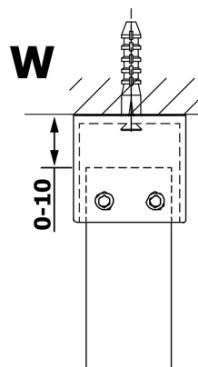

VARIO BLACK One-piece shower glass panel, freestanding, smoked glass, 1400 mm

Order code: GX1314GX2214

Basic information

Brand: Gelco
Series: VARIO

Size

Width: 1400 mm
Height: 2000 mm

Properties

Profile colour: Black matt
Shape: Single-wall screen Walk
Glass colour: Smoked glass
Glass finish: Coated glass
Glass thickness: 8 mm
Weight / Piece: 73.0 kg
Packaging: 3 Piece
Warranty: 3 years

**VARIO BLACK One-piece shower glass panel, freestanding,
smoked glass, 1400 mm**

Technical sheet

MODEL	A
GX1370	679
GX1380	779
GX1390	879
GX1310	979
GX1311	1079
GX1312	1179
GX1313	1279
GX1314	1379