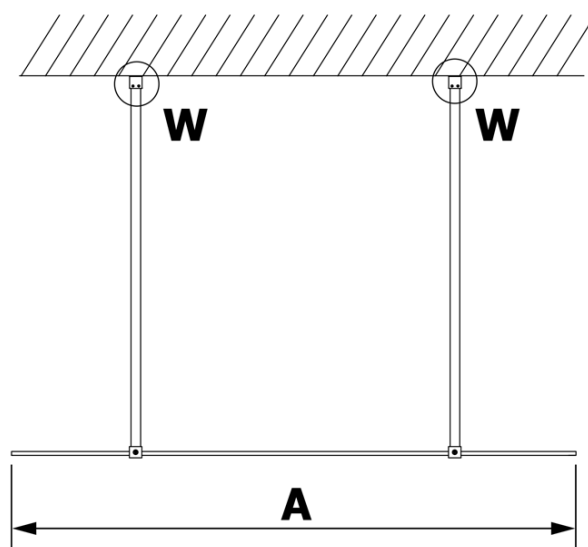

VARIO BLACK One-piece shower glass panel, freestanding, smoked glass, 1400 mm

Order code: GX1314GX2214

Basic information

Brand: Gelco
Series: VARIO

Size

Width: 1400 mm
Height: 2000 mm

Properties

Profile colour: Black matt
Shape: Single-wall screen Walk
Glass colour: Smoked glass
Glass finish: Coated glass
Glass thickness: 8 mm
Weight / Piece: 73.0 kg
Packaging: 3 Piece
Warranty: 3 years

**VARIO BLACK One-piece shower glass panel, freestanding,
smoked glass, 1400 mm**

Technical sheet

MODEL	A
GX1370	679
GX1380	779
GX1390	879
GX1310	979
GX1311	1079
GX1312	1179
GX1313	1279
GX1314	1379