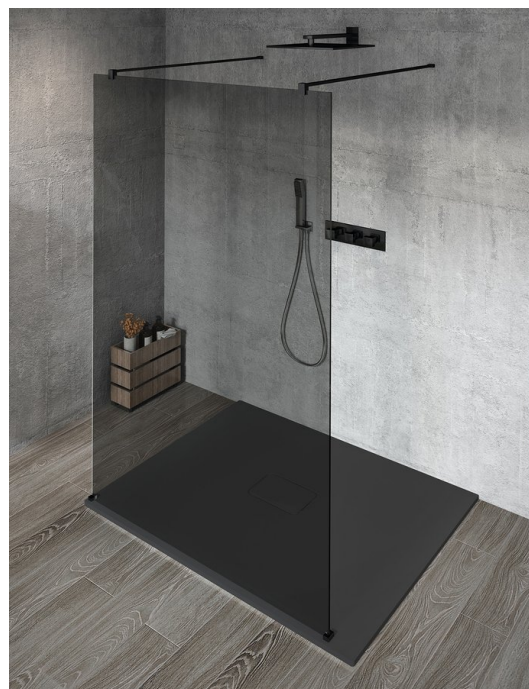

VARIO BLACK One-piece shower glass panel, freestanding, smoked glass, 1400 mm

Order code: GX1314GX2214

Basic information

Brand: Gelco
Series: VARIO

Size

Width: 1400 mm
Height: 2000 mm

Properties

Profile colour: Black matt
Shape: Single-wall screen Walk
Glass colour: Smoked glass
Glass finish: Coated glass
Glass thickness: 8 mm
Weight / Piece: 73.0 kg
Packaging: 3 Piece
Warranty: 3 years

**VARIO BLACK One-piece shower glass panel, freestanding,
smoked glass, 1400 mm**

Technical sheet

MODEL	A
GX1370	679
GX1380	779
GX1390	879
GX1310	979
GX1311	1079
GX1312	1179
GX1313	1279
GX1314	1379