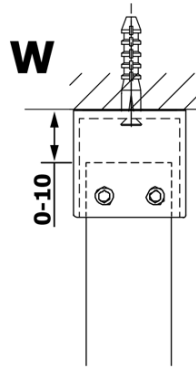

VARIO BLACK One-piece shower glass panel, freestanding, smoked glass, 1300 mm

Order code: GX1313GX2214

Basic information

Brand: Gelco
Series: VARIO

Size

Width: 1300 mm
Height: 2000 mm

Properties

Profile colour: Black matt
Shape: Single-wall screen Walk
Glass colour: Smoked glass
Glass finish: Coated glass
Glass thickness: 8 mm
Weight / Piece: 68.0 kg
Packaging: 3 Piece
Warranty: 3 years

**VARIO BLACK One-piece shower glass panel, freestanding,
smoked glass, 1300 mm**

Technical sheet

MODEL	A
GX1370	679
GX1380	779
GX1390	879
GX1310	979
GX1311	1079
GX1312	1179
GX1313	1279
GX1314	1379