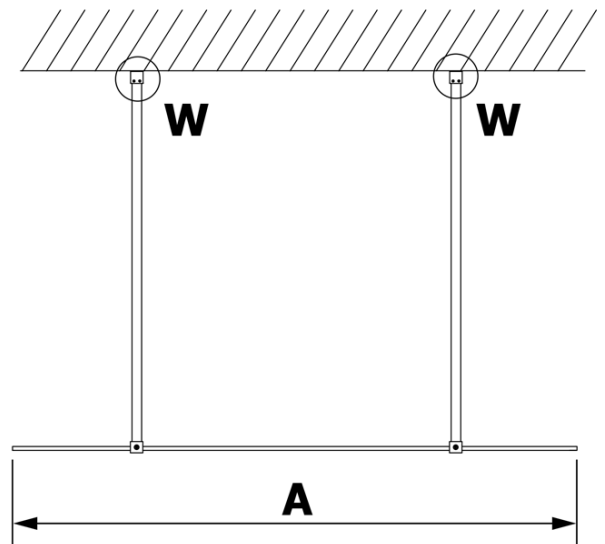

VARIO BLACK One-piece shower glass panel, freestanding, smoked glass, 1300 mm

Order code: GX1313GX2214

Basic information

Brand: Gelco
Series: VARIO

Size

Width: 1300 mm
Height: 2000 mm

Properties

Profile colour: Black matt
Shape: Single-wall screen Walk
Glass colour: Smoked glass
Glass finish: Coated glass
Glass thickness: 8 mm
Weight / Piece: 68.0 kg
Packaging: 3 Piece
Warranty: 3 years

**VARIO BLACK One-piece shower glass panel, freestanding,
smoked glass, 1300 mm**

Technical sheet

MODEL	A
GX1370	679
GX1380	779
GX1390	879
GX1310	979
GX1311	1079
GX1312	1179
GX1313	1279
GX1314	1379