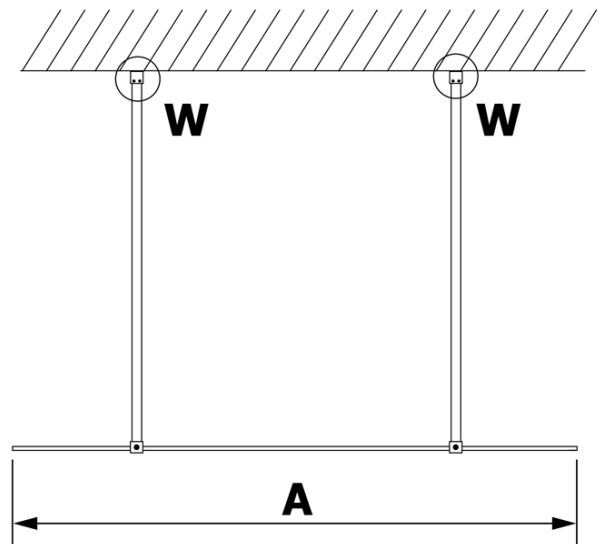

VARIO BLACK One-piece shower glass panel, freestanding, smoked glass, 1300 mm

Order code: GX1313GX2214

Basic information

Brand: Gelco
Series: VARIO

Size

Width: 1300 mm
Height: 2000 mm

Properties

Profile colour: Black matt
Shape: Single-wall screen Walk
Glass colour: Smoked glass
Glass finish: Coated glass
Glass thickness: 8 mm
Weight / Piece: 68.0 kg
Packaging: 3 Piece
Warranty: 3 years

**VARIO BLACK One-piece shower glass panel, freestanding,
smoked glass, 1300 mm**

Technical sheet

MODEL	A
GX1370	679
GX1380	779
GX1390	879
GX1310	979
GX1311	1079
GX1312	1179
GX1313	1279
GX1314	1379