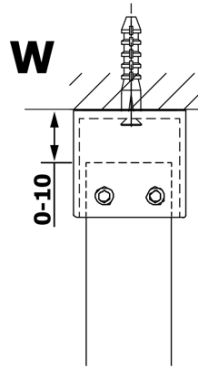

VARIO BLACK One-piece shower glass panel, freestanding, smoked glass, 1300 mm

Order code: GX1313GX2214

Basic information

Brand: Gelco
Series: VARIO

Size

Width: 1300 mm
Height: 2000 mm

Properties

Profile colour: Black matt
Shape: Single-wall screen Walk
Glass colour: Smoked glass
Glass finish: Coated glass
Glass thickness: 8 mm
Weight / Piece: 68.0 kg
Packaging: 3 Piece
Warranty: 3 years

**VARIO BLACK One-piece shower glass panel, freestanding,
smoked glass, 1300 mm**

Technical sheet

MODEL	A
GX1370	679
GX1380	779
GX1390	879
GX1310	979
GX1311	1079
GX1312	1179
GX1313	1279
GX1314	1379