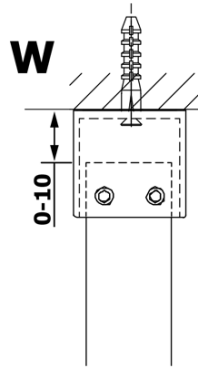

## Size

Width: 1300 mm  
Height: 2000 mm

## Properties

Profile colour: Black matt  
Shape: Single-wall screen Walk  
Glass colour: Smoked glass  
Glass finish: Coated glass  
Glass thickness: 8 mm  
Weight / Piece: 68.0 kg  
Packaging: 3 Piece  
Warranty: 3 years

**VARIO BLACK One-piece shower glass panel, freestanding,  
smoked glass, 1300 mm**

**Technical sheet**

MODEL	A
GX1370	679
GX1380	779
GX1390	879
GX1310	979
GX1311	1079
GX1312	1179
GX1313	1279
GX1314	1379