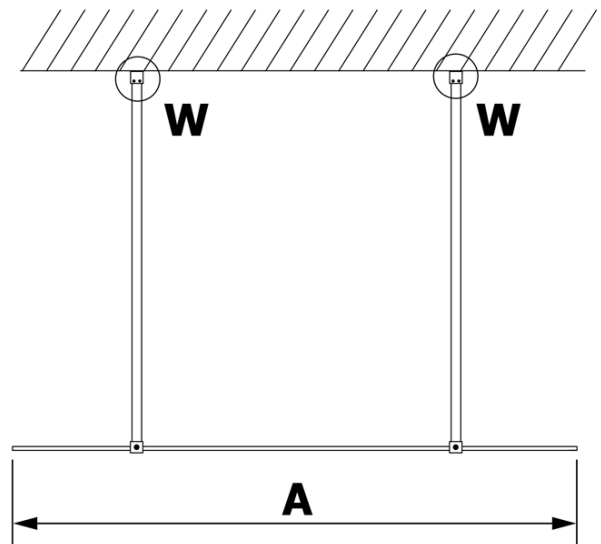

## Size

Width: 1300 mm  
Height: 2000 mm

## Properties

Profile colour: Black matt  
Shape: Single-wall screen Walk  
Glass colour: Smoked glass  
Glass finish: Coated glass  
Glass thickness: 8 mm  
Weight / Piece: 68.0 kg  
Packaging: 3 Piece  
Warranty: 3 years

**VARIO BLACK One-piece shower glass panel, freestanding,  
smoked glass, 1300 mm**

**Technical sheet**

MODEL	A
GX1370	679
GX1380	779
GX1390	879
GX1310	979
GX1311	1079
GX1312	1179
GX1313	1279
GX1314	1379